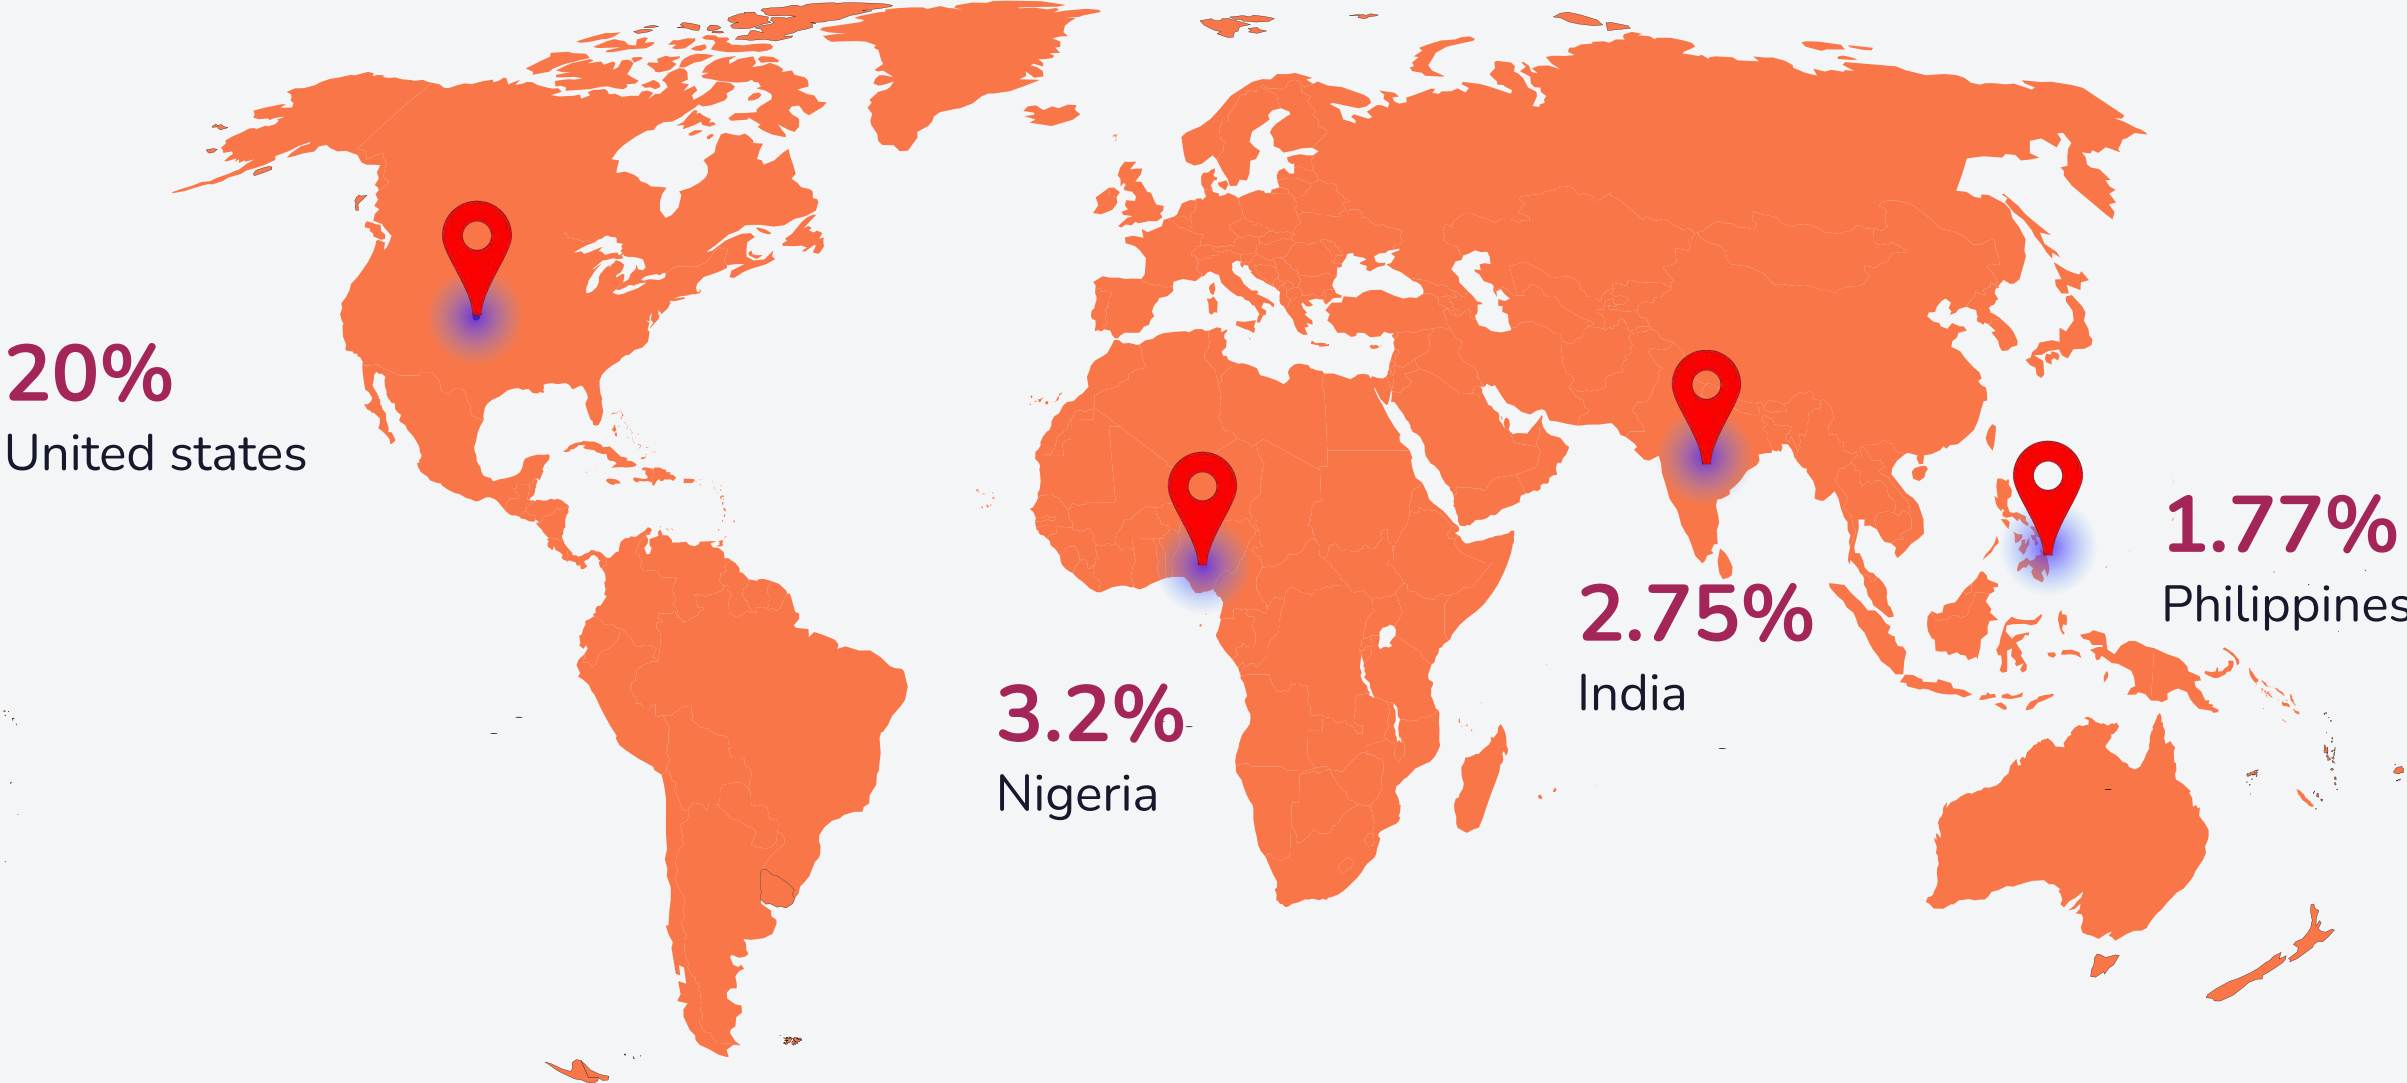

Bitquery

Media Kit

Website Traffic Analysis

100+
COUNTRIES

Bitquery Advertising Options

- Bitquery Explorer (explorer.bitquery.io/)
- Bloxy.io (bloxy.info)

BitQuery Explorer

\$2,000 / Month

Navigation bar button ads will be there on all the pages except the main page. It will be featured in more than **10,000 pages**. There will be a direct link to your website.

The screenshot shows a transaction page on BitQuery Explorer. At the top, there's a navigation bar with a button labeled 'Free BTC' highlighted by a dashed red arrow. Below the navigation bar, there's a table of transaction attributes.

\$3,000 / Month

SAND (SAND) ERC20 Token in Ethereum Mainnet. Token is implemented as ERC20 smart contract with address 0x3845badade8e6dff049820680d1f14bd3903a5d0. Address has annotations SAND (SAND), The Sandbox Token, Token Contract, Gaming