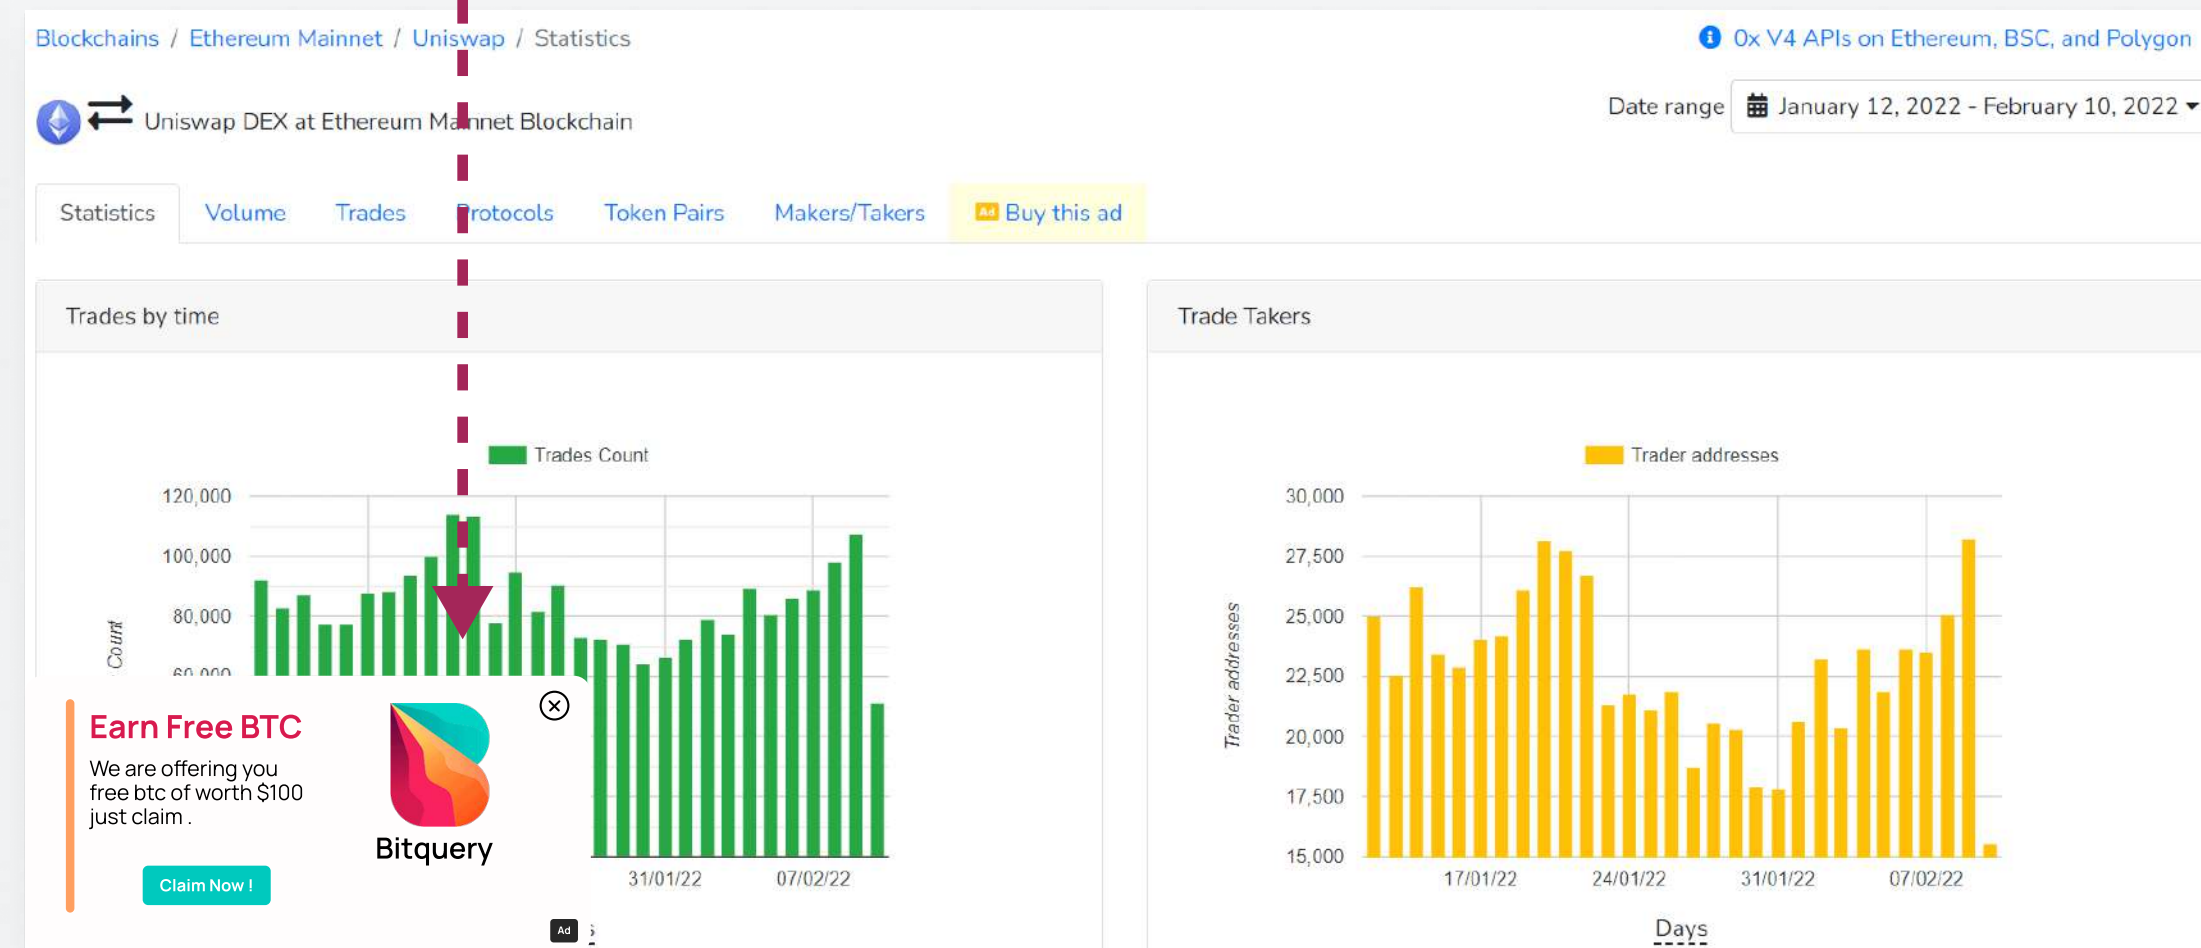

\$3,000 / Month

SAND (SAND) ERC20 Token in Ethereum Mainnet. Token is implemented as ERC20 smart contract with address 0x3845badade8e6dff049820680d1f14bd3903a5d0. Address has annotations SAND (SAND), The Sandbox Token, Token Contract, Gaming

Date range: January 12, 2022 - February 10, 2022

Token Transfers Trades on DEXs Senders Receivers Smart Contract Transactions Methods Events Inflow Outflow Calls Contracts Buy this ad

Property	Value
Symbol	SAND
Token Type	ERC20
Name	SAND
Number of Decimals	18
Annotation	SAND (SAND), The Sandbox Token, Tok...

Total 5 rows

Metric	Value
Transfer Count	938563
Uniq Senders	120518
Uniq Receivers	210328
Total Amount	44558739297.82649 SAND
Median Transfer Amount	1772.0622679685846 SAND
Average Transfer Amount	47475.49104090667 SAND
First transfer date	2019-10-29
Last transfer date	2022-02-10

Claim Now! Open GraphQL IDE

View Page

Ad 2

BitQuery Explorer

\$3,500 / Month

Native ads will be there on all the pages except the main page. It will be featured in more than **10,000+ pages**. Your website logo and direct link will be featured in these ads